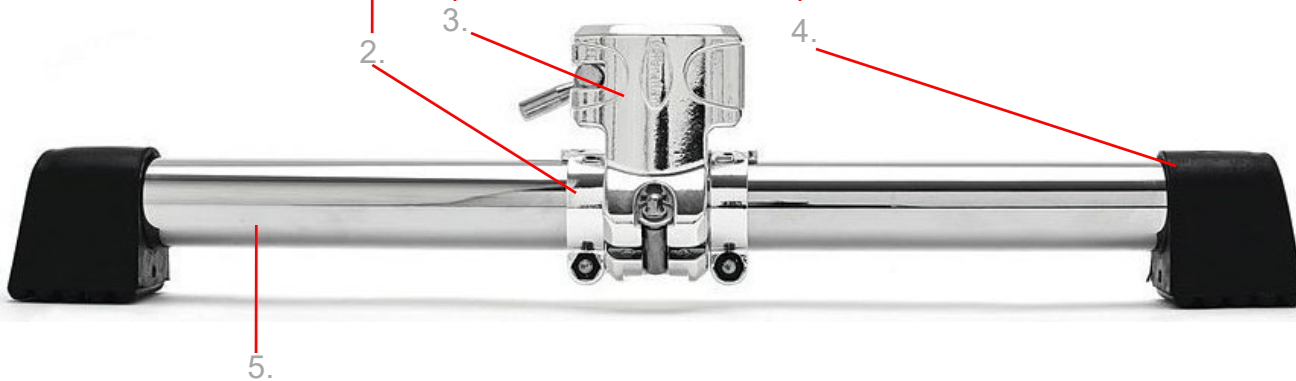

RACK T LEG ASSEMBLIES

ID	MODEL	PART
1.	SC-GPR12	12" STRAIGHT BAR
2.	SC-GPRML	SLIP ON MEMORY LOCK, BLACK
3.	SC-GRSTL	ROAD SERIES T LEG CLAMP
4.	SC-RF	RUBBER RACK FOOT
5.	SC-GPR20	20" STRAIGHT BAR

SC-GRSMTLA

SC-GRSTLA

RACK T LEG ASSEMBLIES

ID	MODEL	PART
1.	SC-GPR12	12" STRAIGHT BAR
2.	SC-GPRML	SLIP ON MEMORY LOCK, BLACK
3.	SC-GRSQT	ROAD SERIES QUICK T CLAMP
4.	SC-RF	RUBBER RACK FOOT
5.	SC-GPR20	20" STRAIGHT BAR

SC-GRSQCMTLA

SC-GRSQCLTLA

RACK T LEG ASSEMBLIES

ID	MODEL	PART
1.	SC-GPR12	12" STRAIGHT BAR
2.	SC-GCML	SLIP ON MEMORY LOCK, BLACK
3.	SC-GCRQT	ROAD SERIES QUICK T CLAMP
4.	SC-RF	RUBBER RACK FOOT
5.	SC-GPR20	20" STRAIGHT BAR

SC-GCSQCMTLA

SC-GCSQCLTLA

ID	MODEL	PART
1.	GPR004	T-NUT 8mm FITS VARIOUS RACK CLAMPS
2.	SC-13P2	8mm WING NUT
3.	GPR005	8mm HEX NUT

SC-GCRMC

SC-GRSMC

RACK CLAMPS

ID	MODEL	PART
1.	GPR004	T-NUT 8mm FITS VARIOUS RACK CLAMPS