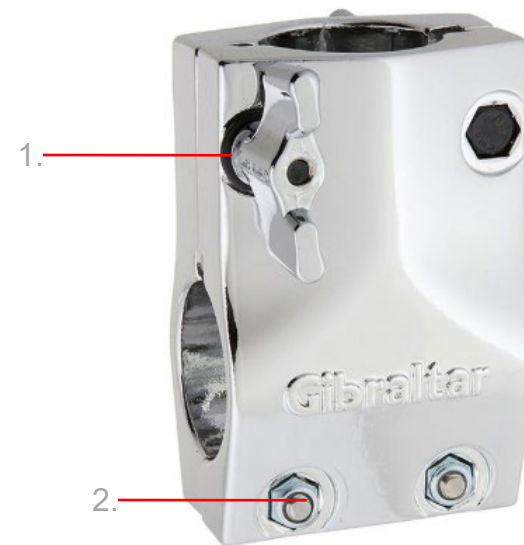

SC-GRSTLA

RACK T LEG ASSEMBLIES

ID	MODEL	PART
1.	SC-GPR12	12" STRAIGHT BAR
2.	SC-GPRML	SLIP ON MEMORY LOCK, BLACK
3.	SC-GRSQT	ROAD SERIES QUICK T CLAMP
4.	SC-RF	RUBBER RACK FOOT
5.	SC-GPR20	20" STRAIGHT BAR

SC-GRSQCMTLA

SC-GRSQCLTLA

RACK T LEG ASSEMBLIES

ID	MODEL	PART
1.	SC-GPR12	12" STRAIGHT BAR
2.	SC-GCML	SLIP ON MEMORY LOCK, BLACK
3.	SC-GCRQT	ROAD SERIES QUICK T CLAMP
4.	SC-RF	RUBBER RACK FOOT
5.	SC-GPR20	20" STRAIGHT BAR

SC-GCSQCMTLA

SC-GCSQCLTLA

ID	MODEL	PART
1.	GPR004	T-NUT 8mm FITS VARIOUS RACK CLAMPS
2.	SC-13P2	8mm WING NUT
3.	GPR005	8mm HEX NUT

SC-GCRMC

SC-GRSMC

RACK CLAMPS

ID	MODEL	PART
1.	GPR004	T-NUT 8mm FITS VARIOUS RACK CLAMPS

SC-GRSRA

SC-GCRA

RACK CLAMPS

ID	MODEL	PART
1.	GPR013	6mm bolt & wing nut set for GRSTL
2.	GPR014	6mm key screw & nylon locking nut set

SC-GRSTL

SC-GRSCTL

ID	MODEL	PART
1.	GPR008	6mm NUT & BOLT SET, 1PK
2.	GPR009	6mm BOLT & WING NUT SET, 1PK