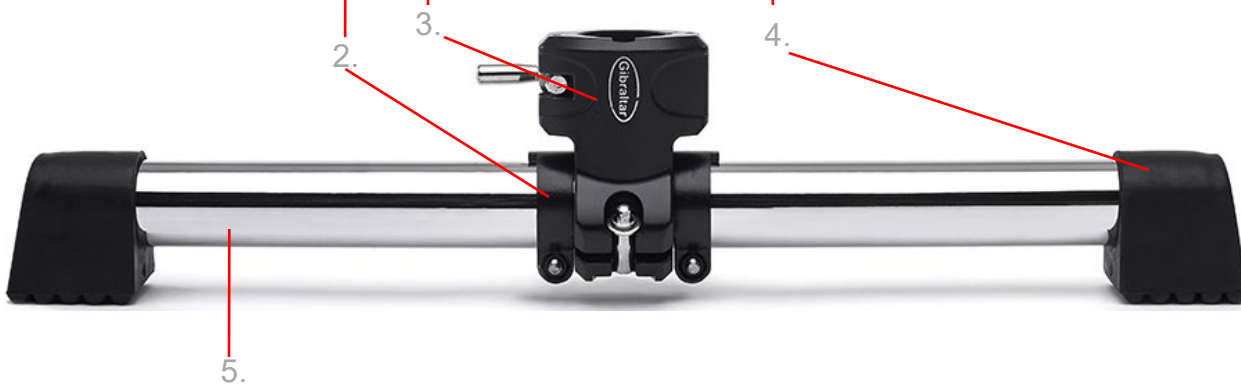

RACK T LEG ASSEMBLIES

ID	MODEL	PART
1.	SC-GPR12	12" STRAIGHT BAR
2.	SC-GPRML	SLIP ON MEMORY LOCK, BLACK
3.	SC-GRSTL	ROAD SERIES T LEG CLAMP
4.	SC-RF	RUBBER RACK FOOT
5.	SC-GPR20	20" STRAIGHT BAR

SC-GRSMTLA

SC-GRSTLA

RACK T LEG ASSEMBLIES

ID	MODEL	PART
1.	SC-GPR12	12" STRAIGHT BAR
2.	SC-GPRML	SLIP ON MEMORY LOCK, BLACK
3.	SC-GRSQT	ROAD SERIES QUICK T CLAMP
4.	SC-RF	RUBBER RACK FOOT
5.	SC-GPR20	20" STRAIGHT BAR

SC-GRSQCMTLA

SC-GRSQCLTLA

RACK T LEG ASSEMBLIES

ID	MODEL	PART
1.	SC-GPR12	12" STRAIGHT BAR
2.	SC-GCML	SLIP ON MEMORY LOCK, BLACK
3.	SC-GCRQT	ROAD SERIES QUICK T CLAMP
4.	SC-RF	RUBBER RACK FOOT
5.	SC-GPR20	20" STRAIGHT BAR

SC-GCSQCMTLA

SC-GCSQCLTLA

ID	MODEL	PART
1.	GPR004	T-NUT 8mm FITS VARIOUS RACK CLAMPS
2.	SC-13P2	8mm WING NUT
3.	GPR005	8mm HEX NUT

SC-GCRMC

SC-GRSMC

RACK CLAMPS

ID	MODEL	PART
1.	GPR004	T-NUT 8mm FITS VARIOUS RACK CLAMPS