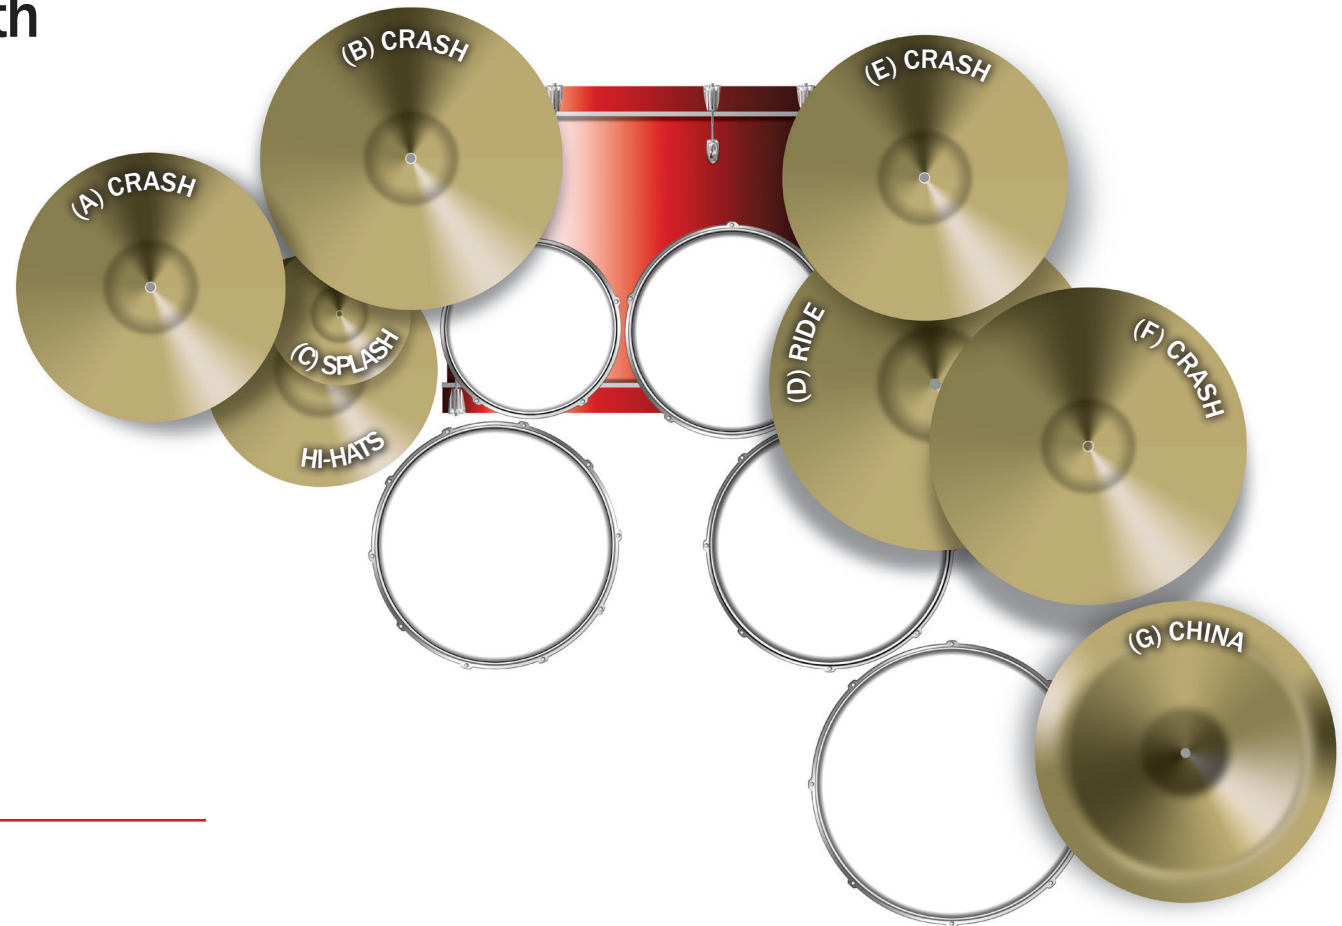

NOTHING BUT OPTIONS: Two Up/Two Down

Watch the video

Option J: Standard with Hybrid Set-up

HYBRID

- (1) SC-GPR24C 24-inch Curved Bar
- (1) SC-GPR46C 46-inch Curved Bar
- (3) SC-GCSMC Chrome Super Multi Clamp
- (5) SC-GCRMC Chrome Multi Clamp
- (5) SC-GCHML Chrome Hinged Memory Lock
- (2) SC-SPC Ball L-Arm Platform Mount with Clamp
(L-arm not included)
- (3) 6709 Cymbal Stand (B, E, G)
- (4) SC-SBBT Short Boom Brake Tilter (A, C, D, F)
- (1) 9606 Ultra-Adjust Snare Stand
- (1) 6707 Hi-Hat Stand