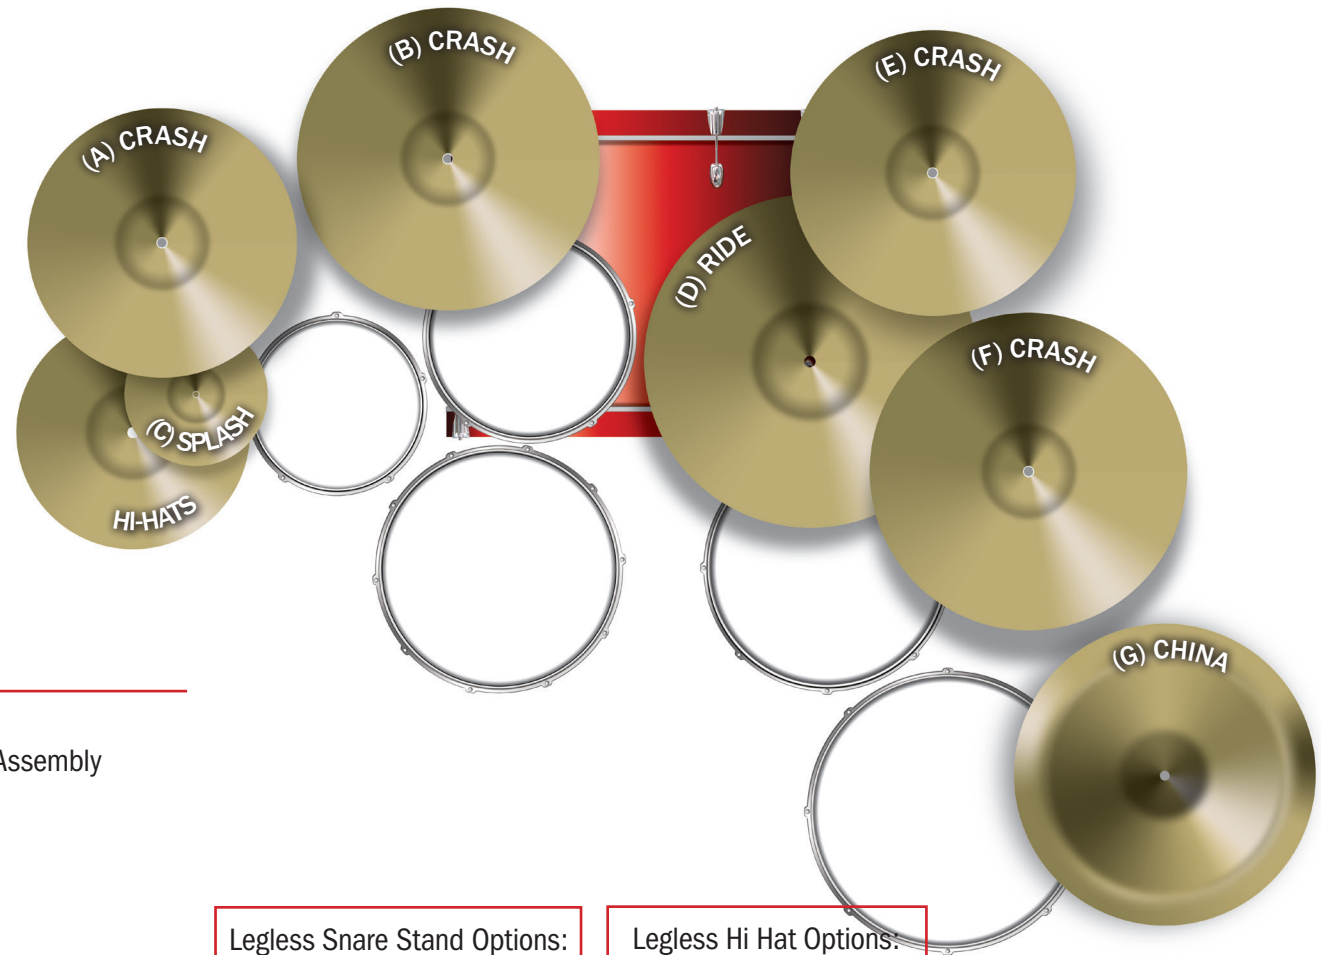

NOTHING BUT OPTIONS: Two Up/Two Down

Watch the video

Option H1: Offset with Curved Side Racks

CURVED SIDE RACKS

- (2) SC-GPR46C 46-inch Curved Horizontal Bar
- (4) SC-GCSQCLTLA Chrome Quick Release T-leg Assembly
- (4) SC-GPR20 20-inch Vertical Straight Bar
- (4) SC-RMAA Tube End Cymbal Mount
- (4) SC-GCRA Chrome Right Angle Clamp
- (4) SC-GCRM C Chrome Multi Clamp
- (4) SC-GCHML Chrome Hinged Memory Lock
- (1) SC-GCML Chrome slip on memory lock 2-pk
- (1) SC-APM Adjustable Triple Platform Mount
- (2) SC-BCLRM 10.5mm tom arm or SC-BCLRL 12.7mm tom arm
- (1) SC-SBBT Short Boom Brake Tilter (D)
- (6) SC-LBBT Long Boom Brake Tilter (A, B, C, E, F, G)
- (1) 9606 Ultra-Adjust Snare Stand
- (1) 6707 Hi-Hat Stand

Legless Snare Stand Options:

- (1) GSMTL
- (1) GUASB
- (1) SC-GPRSBAR
- (2) SC-GCRA

Legless Hi Hat Options:

- (1) 9707NL-DP
- (1) SC-EA100
- (1) SC-GCRM C