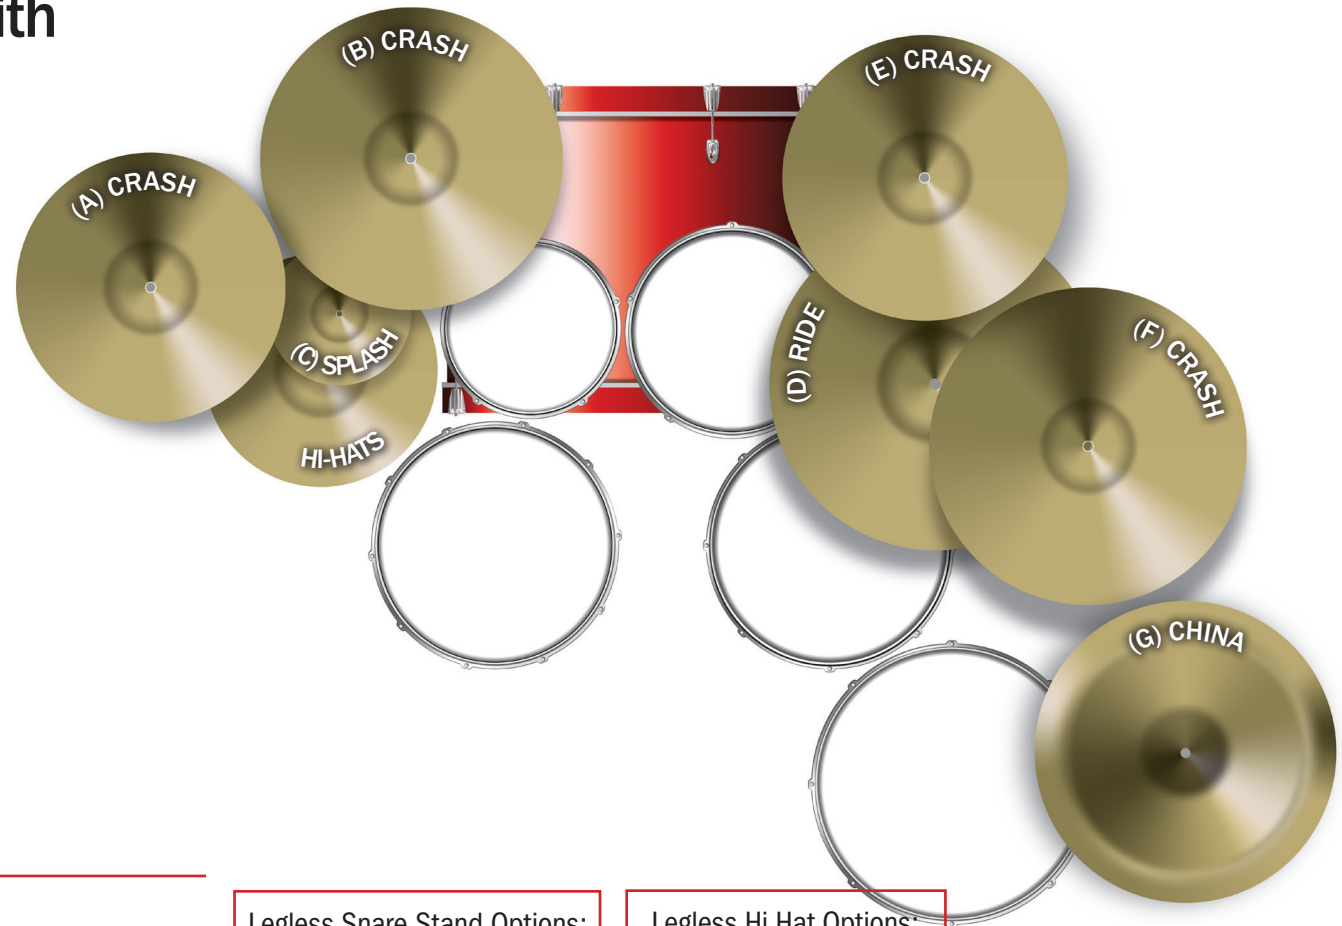

NOTHING BUT OPTIONS: Two Up/Two Down

Watch the video

Option G: Standard with Stealth Side Racks

STEALTH SIDE RACKS

- (2) GSSMS Stealth Side Mount Rack
- (2) SC-SPCM Single Platform Mount Tom Arm with Clamp
- (2) SC-LBM 10.5mm Ball L-Arm or SC-LBL 12.7mm Ball L-Arm
- (4) SC-GCRMC Chrome Multi clamp
- (4) SC-GCHML Chrome Hinged Memory Lock
- (2) SC-SBBT Short Boom Brake Tilter (B, E)
- (5) SC-LBBT Long Boom Brake Tilter (A,C, D, F, G)
- (1) 9606 Ultra Adjust Snare Stand
- (1) 6707 Hi Hat Stand

Legless Snare Stand Options:

- (1) GSMTL
- (1) GUASB
- (1) SC-GPRSBAR
- (2) SC-GCRA

Legless Hi Hat Options:

- (1) 9707NL-DP
- (1) SC-EA100
- (1) SC-GCRMC