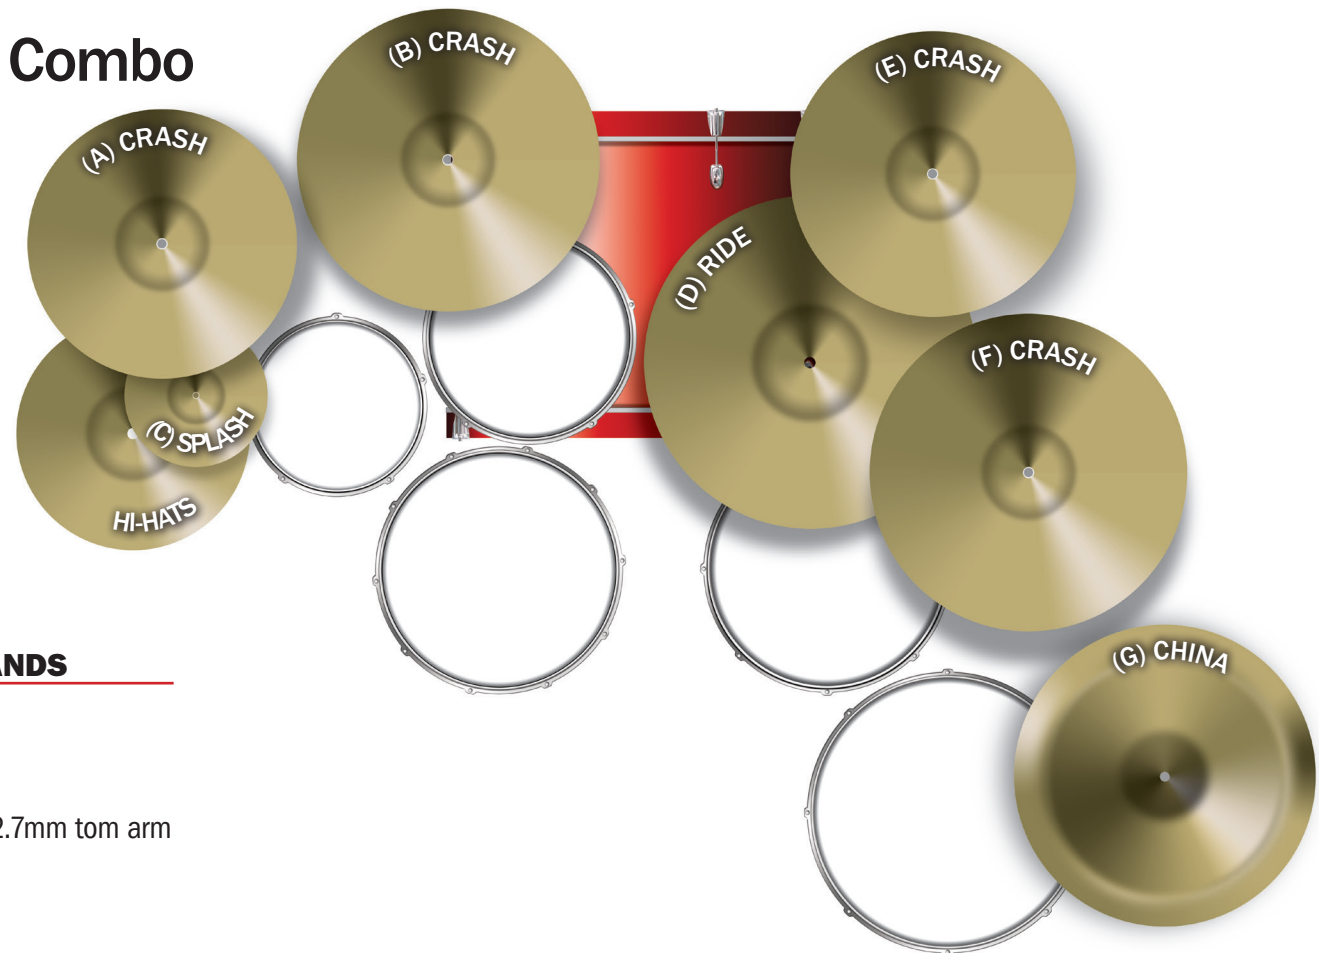

NOTHING BUT OPTIONS: Two Up/Two Down

Watch the video

Option E1: Offset with Stealth/Cymbal Stand Combo

VERTICAL STEALTH WITH CYMBAL STANDS

- (1) GSVMS Stealth Vertical Mounting System (no tom arm or snare basket)
- (1) SC-APM Adjustable Triple Platform Mount
- (2) SC-BCLRM 10.5mm tom arm or SC-BCLRL 12.7mm tom arm
- (1) SC-GPR24C 24-inch Curved Bar
- (1) SC-GCRA Chrome Right Angle Clamp
- (1) SC-GCSMC Chrome Super Multi Clamp
- (1) GUASB Ultra Adjust Snare Basket
- (3) 6709 Cymbal Stand (D, E, F)
- (1) SC-CLBAC Long Cymbal Boom Attachment Clamp (G)
- (1) SC-CMBRA Medium Cymbal Boom Ratchet Assembly (C)
- (1) SC-SBBT Short Boom Brake Tilter (B)
- (1) 6709NL No Leg Cymbal Stand (A)
- (1) 6707 Hi Hat stand