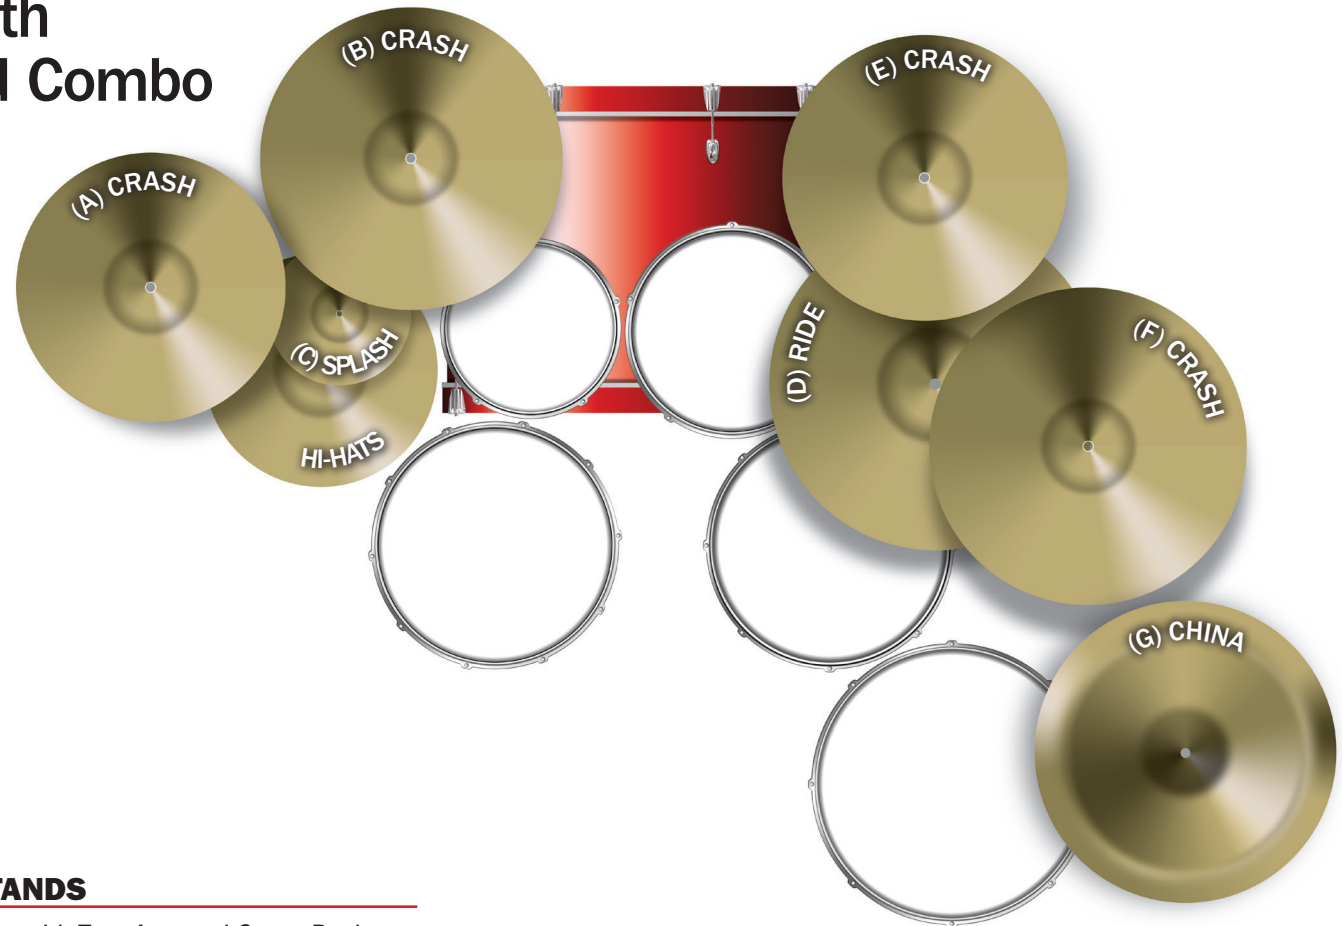

# NOTHING BUT OPTIONS: Two Up/Two Down

Watch the video

## Option E: Standard with Stealth/Cymbal Stand Combo

### **VERTICAL STEALTH WITH CYMBAL STANDS**

- (1) GSVMS-KIT Vertical Stealth Mounting System with Tom Arm and Snare Basket
- (1) SC-SPC Ball L-Arm Platform Mount with Clamp (L-arm not included)
- (3) 6709 Cymbal Stand (D, E, F)
- (1) SC-CLBRA Long Cymbal Boom Ratchet Assembly (A)
- (1) SC-CLBAC Long Cymbal Boom Attachment Clamp (G)
- (1) SC-CMBAC Medium Cymbal Boom Attachment Clamp (C)
- (1) SC-LBBT Long Boom Brake Tilter (B)
- (1) 6707 Hi-Hat Stand