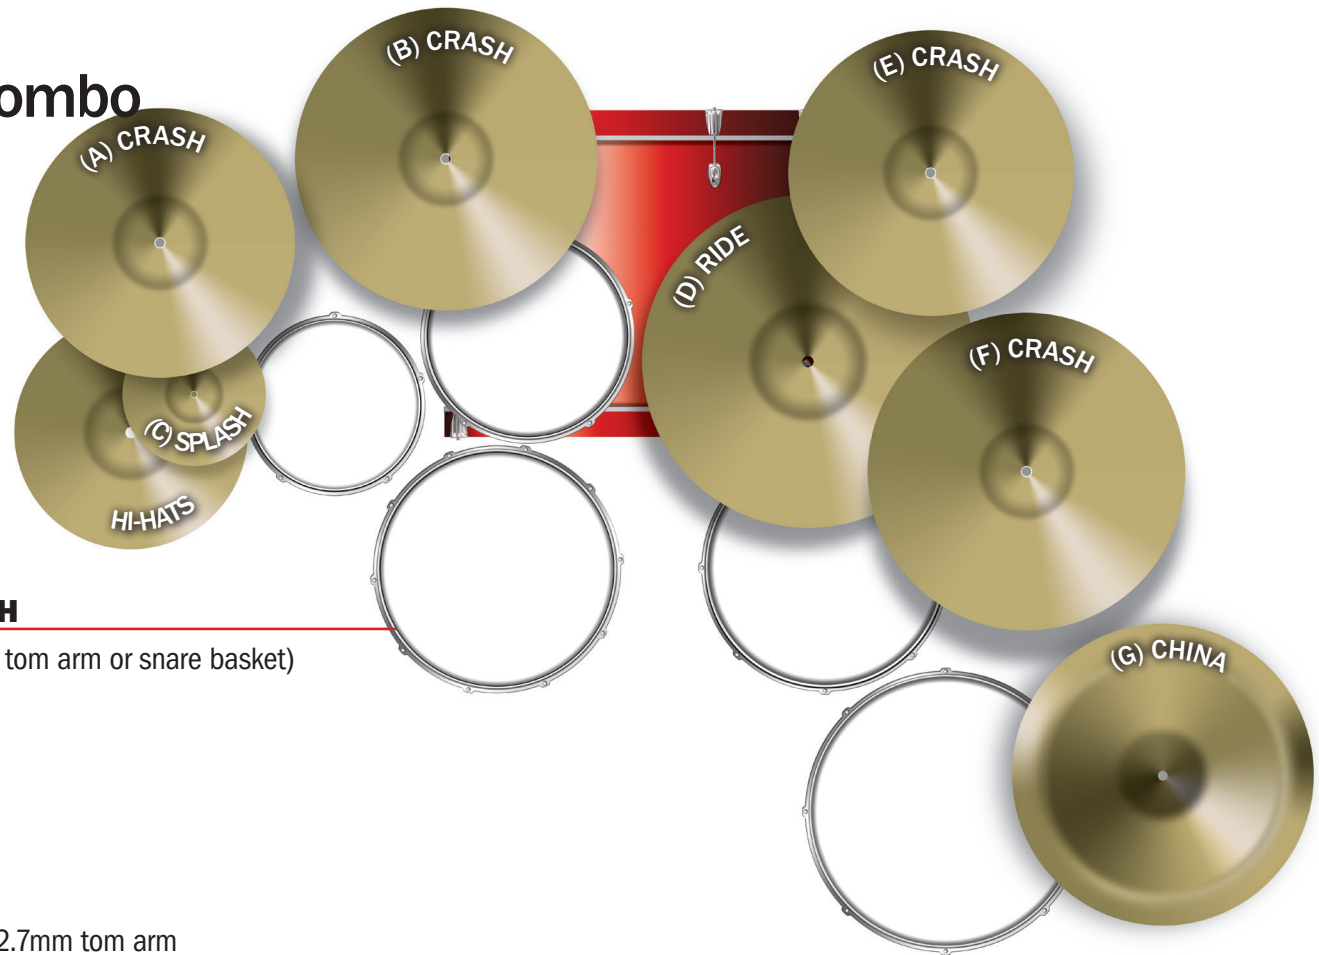

# NOTHING BUT OPTIONS: Two Up/Two Down

Watch the video

## Option D1: Offset with Stealth/Side Stealth Combo

### VERTICAL STEALTH WITH SIDE STEALTH

- (1) GSVMS Stealth Vertical Mounting System (no tom arm or snare basket)
- (1) GSSMS Stealth Side Mount Rack
- (1) SC-GPR24C 24-inch Curved Bar
- (1) SC-GCRA Chrome Right Angle Clamp
- (2) SC-GCRMC Chrome Multi Clamp
- (1) SC-GCSMC Chrome Super Multi Clamp
- (1) SC-APM Adjustable Triple Platform Mount
- (2) SC-BCLRM 10.5mm tom arm or SC-BCLRL 12.7mm tom arm
- (1) GUASB Ultra Adjust Snare Basket
- (1) 6709NL Legless Cymbal Stand (A)
- (4) SC-LBBT Long Boom Brake Tilter (D, E, F, G)
- (1) SC-SBBT Short Boom Brake Tilter (B)
- (1) SC-CMBRA Medium Cymbal Boom Ratchet Assembly (C)
- (1) 6707 Hi-Hat stand
- (1) 9606 Ultra-adjust snare stand