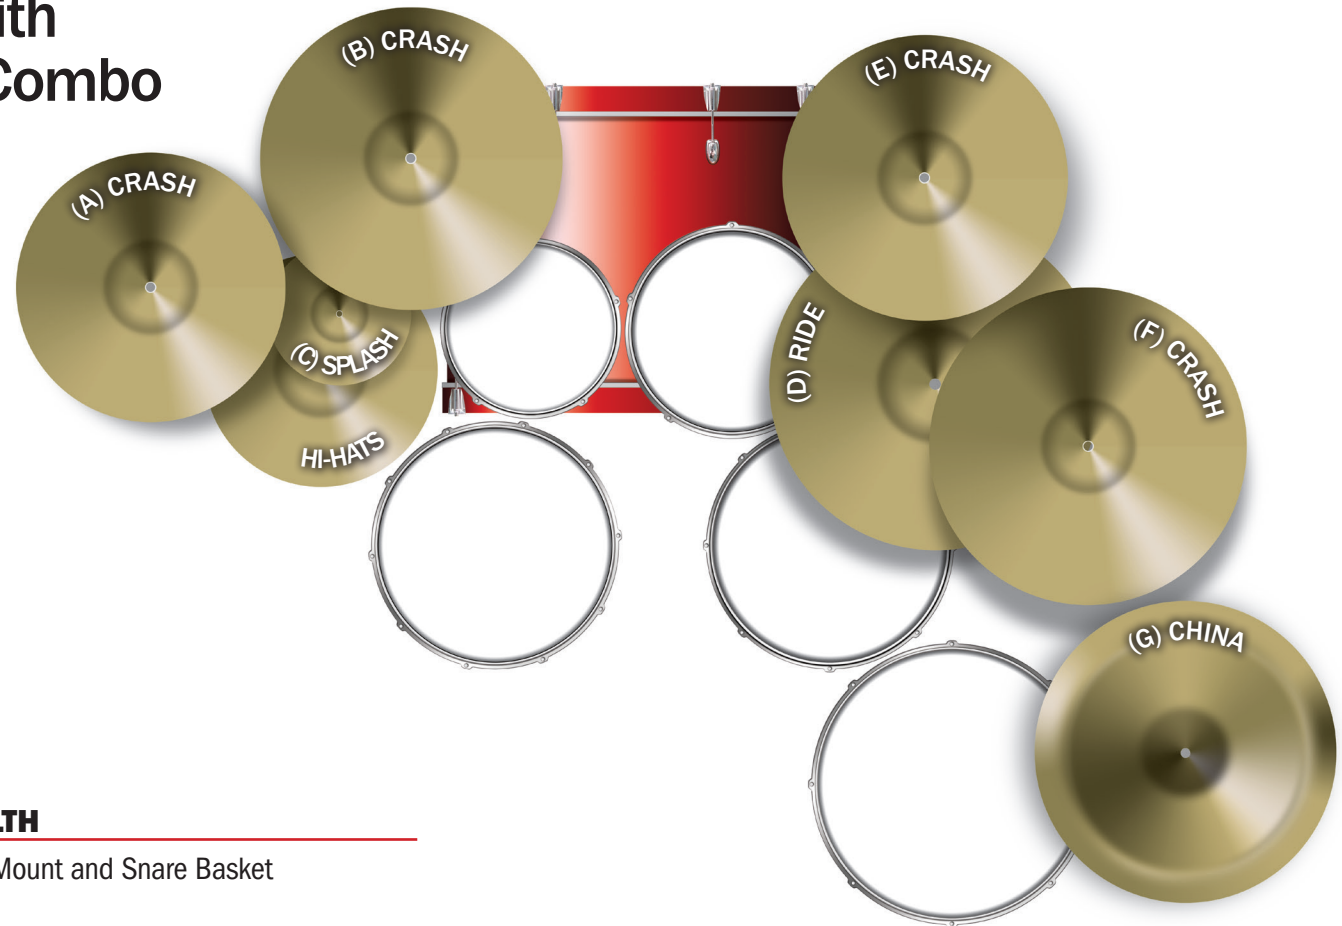

NOTHING BUT OPTIONS: Two Up/Two Down

Option D: Standard with Stealth/Side Stealth Combo

VERTICAL STEALTH WITH SIDE STEALTH

- (1) GSVMS-KIT Vertical Stealth Rack with Tom Mount and Snare Basket
- (1) GSSMS Side Stealth Rack
- (2) SC-GCRMC Chrome Multi Clamp
- (2) SC-GCHML Chrome Hinged Memory Lock
- (1) SC-SPCM Single Platform Mount Tom Arm with Clamp
- (1) SC-LBM 10.5mm Ball L-Arm or SC-LBL 12.7mm Ball L-Arm
- (5) SC-LBBT Long Boom Brake tilter (B, D, E, F, G)
- (1) SC-CLBRA Long Cymbal Boom Ratchet Assembly (A)
- (1) SC-CMBRA Medium Cymbal Boom Ratchet Assembly (C)
- (1) 6707 Hi-Hat Stand