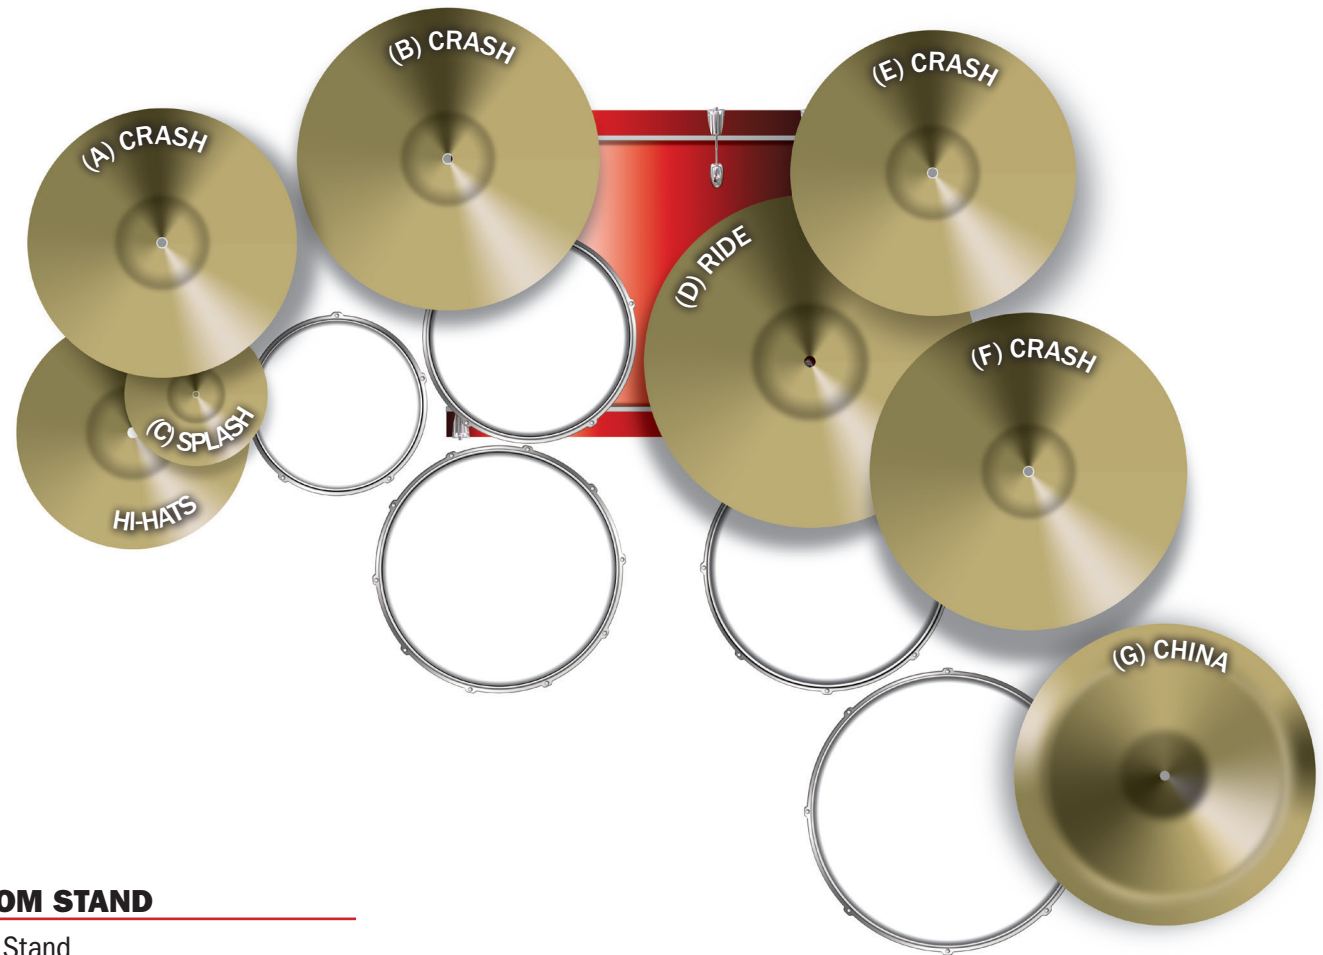

NOTHING BUT OPTIONS: Two Up/Two Down

Watch the video

Option C1: Offset with Tom Stands

9613PM TRIPLE PLATFORM DOUBLE TOM STAND

- (2) 9613PM Triple Mount Platform (tom/cymbal) Stand
- (2) SC-BCLRM 10.5mm tom arm or SC-BCLRL 12.7mm tom arm
- (2) 6709 Cymbal Stand (F, G)
- (1) SC-LBBT Long Boom Brake Tilter (A)
- (3) SC-SBBT Short Boom Brake Tilter (B, D, E)
- (1) SC-CLRA Cymbal L-Arm Ratchet Assembly (C)
- (1) 6707 Hi-Hat Stand
- (1) 9606 Ultra-Adjust Snare Stand