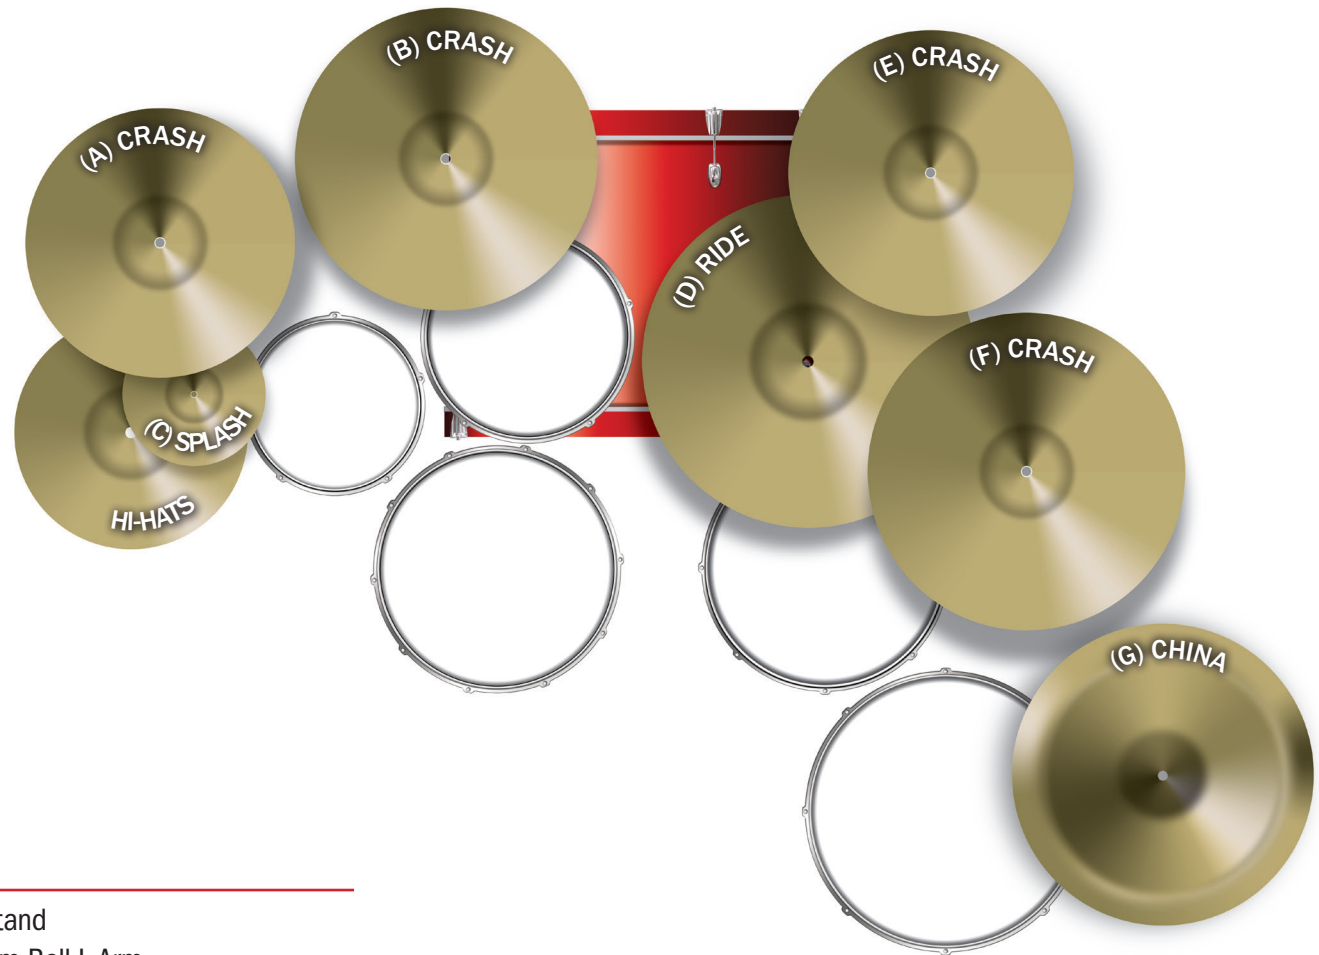

# NOTHING BUT OPTIONS: Two Up/Two Down

Watch the video

## Option B1: Offset with Tom Stands

### 6713DP DOUBLE TOM STAND

- (1) 6713DP Double L-rod Platform Double Tom Stand
- (2) SC-LBM 10.5mm Ball L-Arm or SC-LBL 12.7mm Ball L-Arm
- (4) 6709 Cymbal Stand (A, D, E, F)
- (1) SC-SBBT Short Boom Brake Tilter (B)
- (1) SC-CMBAC Medium Cymbal Boom Attachment Clamp (C)
- (1) SC-CLBAC Long Cymbal Boom Attachment Clamp (G)
- (1) 6707 Hi-Hat stand
- (1) 9606 Ultra-adjust snare stand