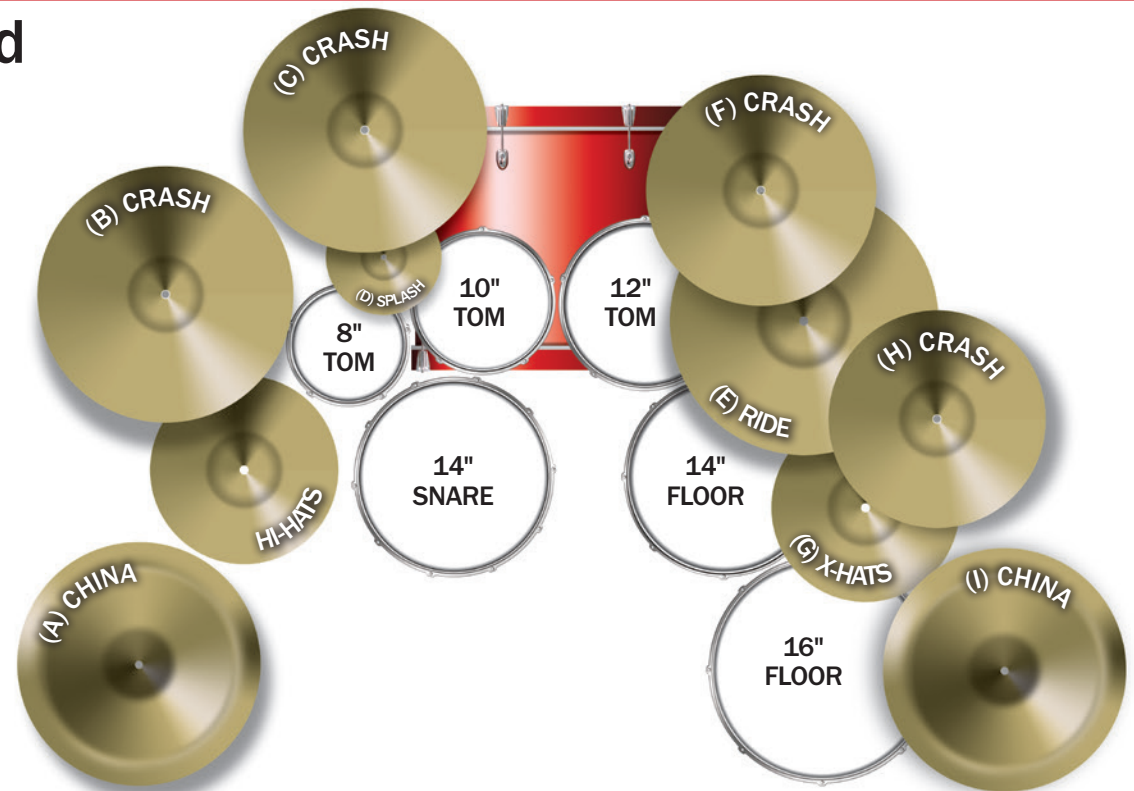

# NOTHING BUT OPTIONS: Three Up/Two Down

## Option F: Standard with Curved Side Racks

### CURVED SIDE RACKS

- (2) SC-GPR46C 46-inch Curved Horizontal Bar
- (4) SC-GCSQCLTLA Chrome Quick Release T-Leg Assembly
- (4) SC-GPR20 20-inch Vertical Straight Bar
- (4) SC-RMAA Tube End Cymbal Mount
- (4) SC-GCRA Chrome Right Angle Clamp
- (1) SC-DP Double Ball L-Rod Platform with Post (Ball L-Rod not included, size depends on tom bracket requirement)
- (1) SC-SPCM Single Platform Mount Tom Arm with Clamp (Ball L-Rod not included, size depends on tom bracket requirement)
- (5) SC-GCRM C Chrome Multi-Clamp
- (5) SC-GCHML Chrome Hinged Memory Lock
- (1) SC-GCML Chrome Slip-On Memory Lock (2/pk)
- (2) SC-SBBT Short Boom Brake Tilter (C, F)
- (4) SC-LBBT Long Boom Brake Tilter (B, D, E, H)
- (1) 6709NL No-Leg Cymbal Stand (A, I)
- (1) SC-4425XHMB X-Hat on Mini Boom (G)
- (1) 9606 Ultra-Adjust Snare Stand
- (1) 6707 Hi-Hat Stand

#### Legless Snare Stand Options:

- (1) GSMTL
- (1) GUASB
- (1) SC-GPRSBAR
- (2) SC-GCRA