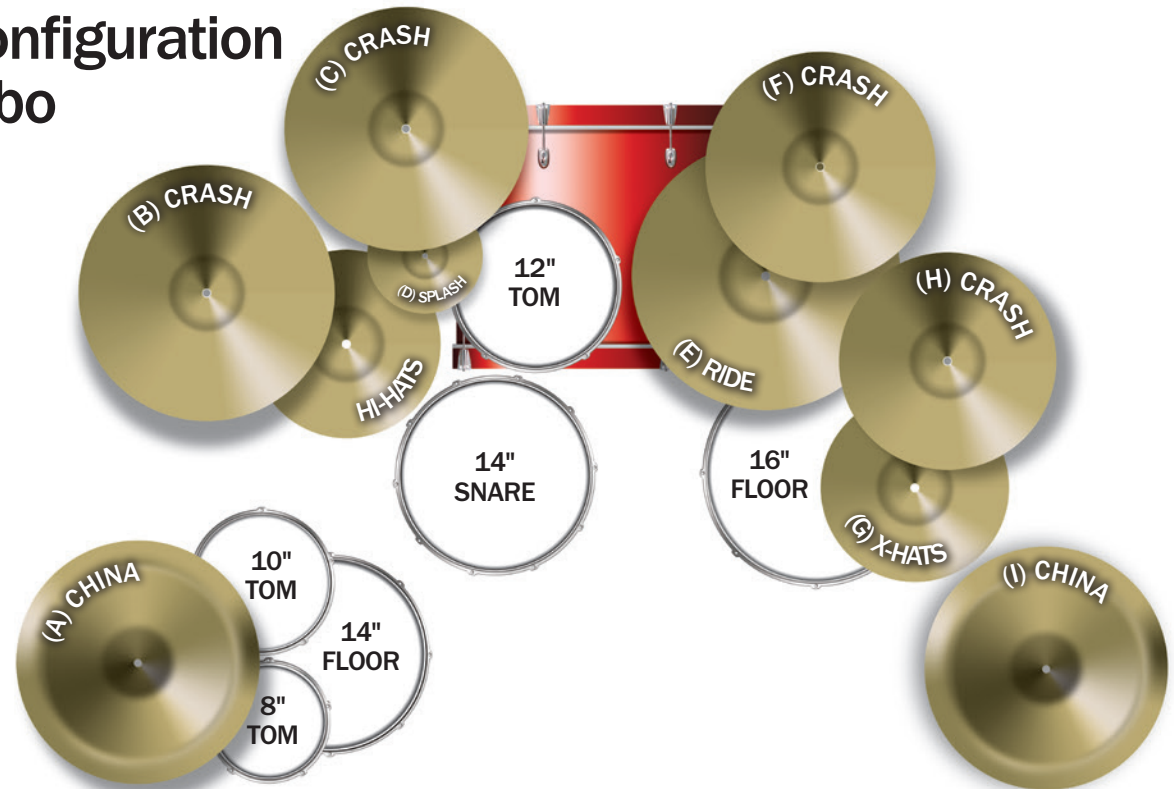

NOTHING BUT OPTIONS: Three Up/Two Down

Watch the video

Option E1: Secondary Tom Configuration with Stealth/Tom Stand Combo

STEALTH WITH TOM STAND COMBO

- (1) GSVMS Stealth Vertical Mounting System (no tom mount or snare basket)
- (1) SC-APM Adjustable Platform Mount
- (1) GUASB Ultra Adjust Snare Basket
- (3) 9613PM Triple Mount Platform (Tom/Cymbal) Stand
- (3) SC-BCLRM 10.5mm Tom Arm or SC-BCLRL 12.7mm Tom Arm
- (1) SC-SBBT Short Boom Brake Tilter (E)
- (1) SC-CLRA Cymbal L-Arm ratchet Assembly (D)
- (5) SC-LBBT Long Boom Brake Tilter (A, B, C, F, H)
- (1) SC-4425XHMB X-Hat on mini boom (G)
- (1) 6709NL No Leg Cymbal Stand (I)
- (1) 6707 Hi-Hat Stand