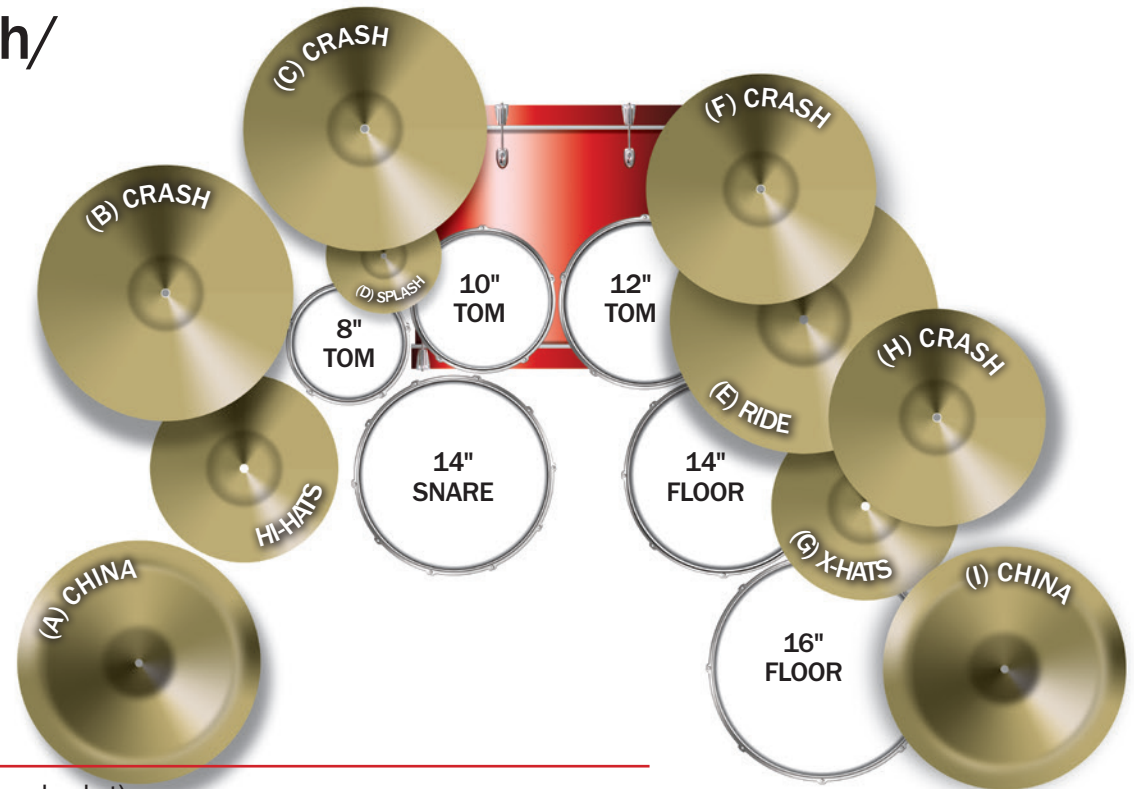

NOTHING BUT OPTIONS: Three Up/Two Down

Watch the video

Option E: Standard with Stealth/ Tom Stand Combo

STEALTH WITH TOM STAND COMBO

- (1) GSVMS Stealth Vertical Mounting System (no tom mount or snare basket)
- (1) SC-APM Adjustable Platform Mount
- (1) GUASB Ultra Adjust Snare Basket
- (2) 9613PM Triple Mount Platform (Tom/Cymbal) Stand
- (3) SC-BCLRM 10.5mm tom arm or SC-BCLRL 12.7mm Tom Arm
- (3) SC-LBBT Long Boom Brake Tilter (C, F, H)
- (1) SC-SBBT Short Boom Brake Tilter (E)
- (1) 6709 Cymbal Stand (A)
- (1) 6709NL No Leg Cymbal Stand (I)
- (1) SC-CLBRA Long Cymbal Boom Ratchet Assembly (B)
- (1) SC-CLRA Cymbal L-Arm Ratchet Assembly (D)
- (1) SC-4425XHMB X-Hat on Mini Boom (G)
- (1) 6707 Hi-Hat Stand