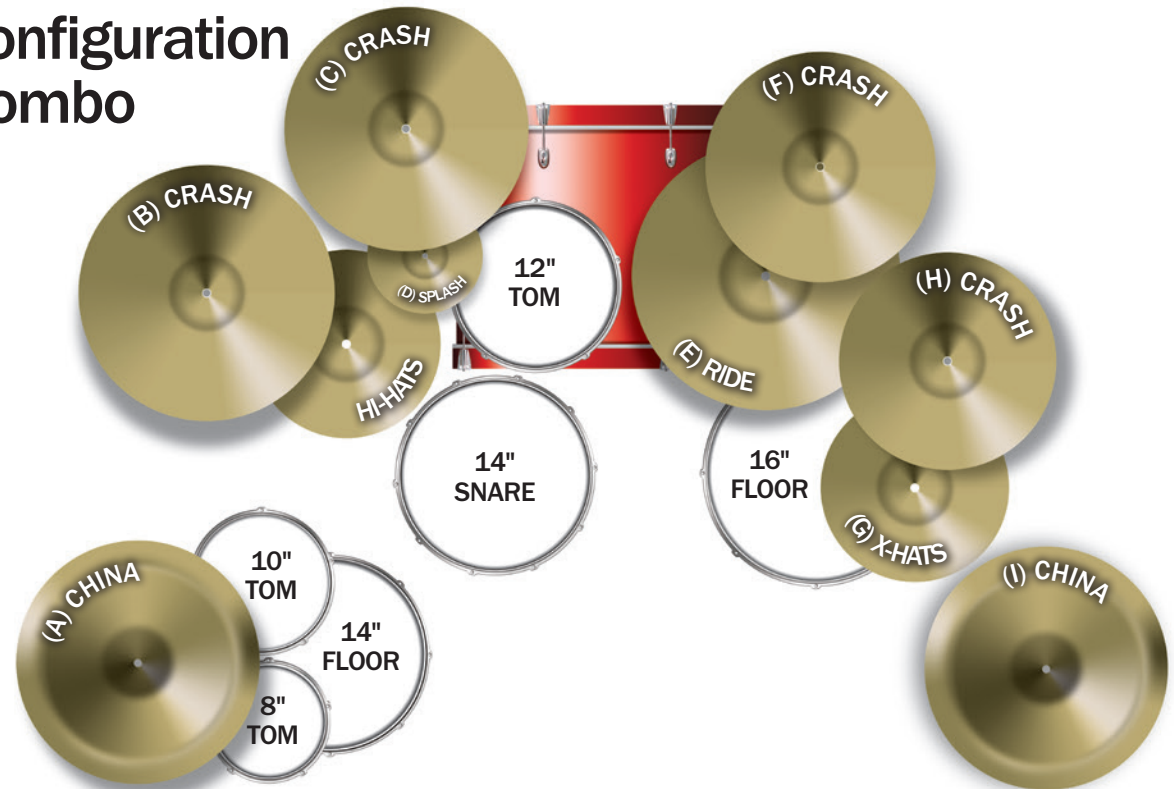

NOTHING BUT OPTIONS: Three Up/Two Down

Watch the video

Option D1: Secondary Tom Configuration with Stealth/Cymbal Stand Combo

STEALTH WITH CYMBAL STAND COMBO

- (1) GSVMS-KIT Vertical Stealth Mounting System with Tom Arm and Snare Basket
- (1) 9613PM Triple Mount Platform (Tom/Cymbal) Stand
- (2) SC-BCLRM 10.5mm Tom Arm or SC-BCLRL 12.7mm Tom Arm
- (2) SC-LBBT Long Boom Brake Tilter (A, C)
- (1) SC-CLBRA Long Cymbal Boom Ratchet Assembly (B)
- (1) SC-CLRA Cymbal L Arm Ratchet Assembly (D)
- (3) 6709 Cymbal Stand (E, F, I)
- (1) SC-CLBAC Long Cymbal Boom Attachment Clamp (H)
- (1) 9707XB X-Hat (G)
- (1) 6707 Hi-Hat Stand