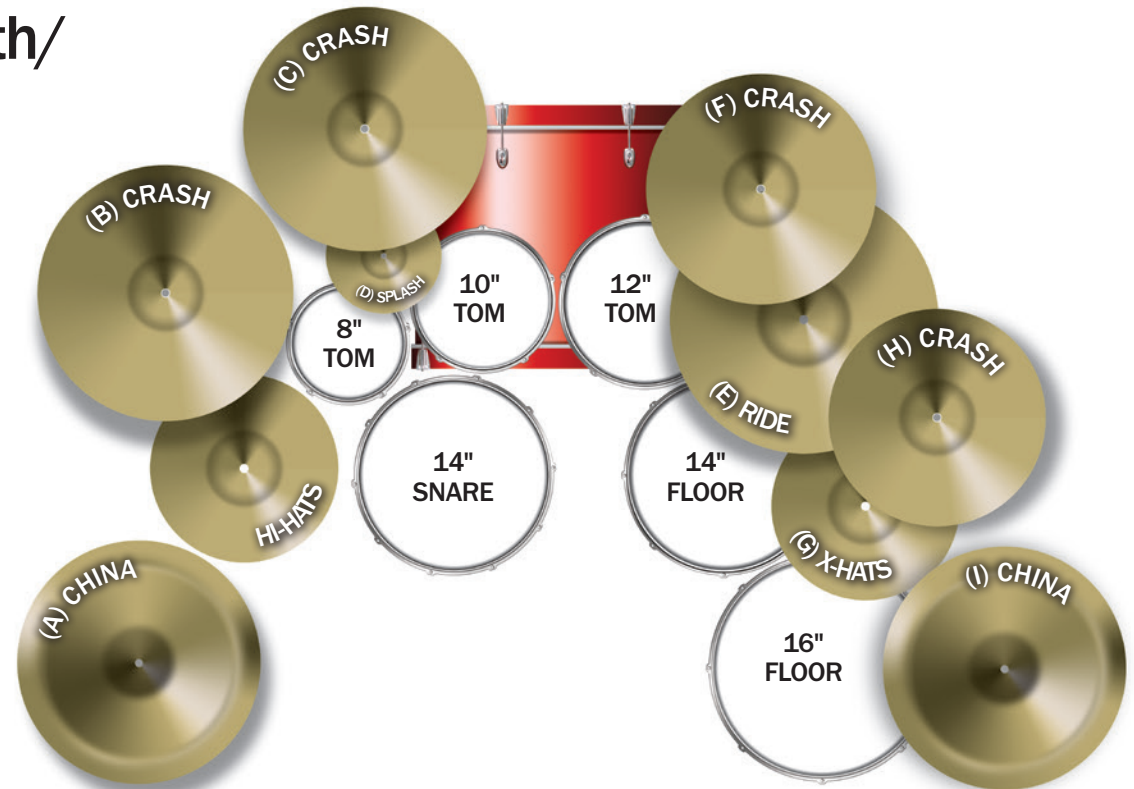

NOTHING BUT OPTIONS: Three Up/Two Down

Watch the video

Option D: Standard with Stealth/ Cymbal Stand Combo

STEALTH WITH CYMBAL STAND COMBO

- (1) GSVMS Stealth Vertical Mounting System (no tom mount or snare basket)
- (1) SC-DP Double Ball L-Rod Platform with Post (Ball L-Rod not included, size depends on tom bracket requirement)
- (1) GUASB Ultra Adjust Snare Basket
- (1) SC-SPC Ball L-Arm Platform Mount with Clamp (L-arm not included)
- (2) SC-LBBT Long Boom Brake Tilter (C, F)
- (1) SC-CLBRA Long Cymbal Boom Ratchet Assembly (B)
- (1) SC-CLRA Cymbal L arm ratchet assembly (D)
- (1) SC-CLBAC Long cymbal Boom Attachment clamp (I)
- (3) 6709 Cymbal Stand (A, E, H)
- (1) 9707XB X-Hat (G)
- (1) 6707 Hi Hat Stand