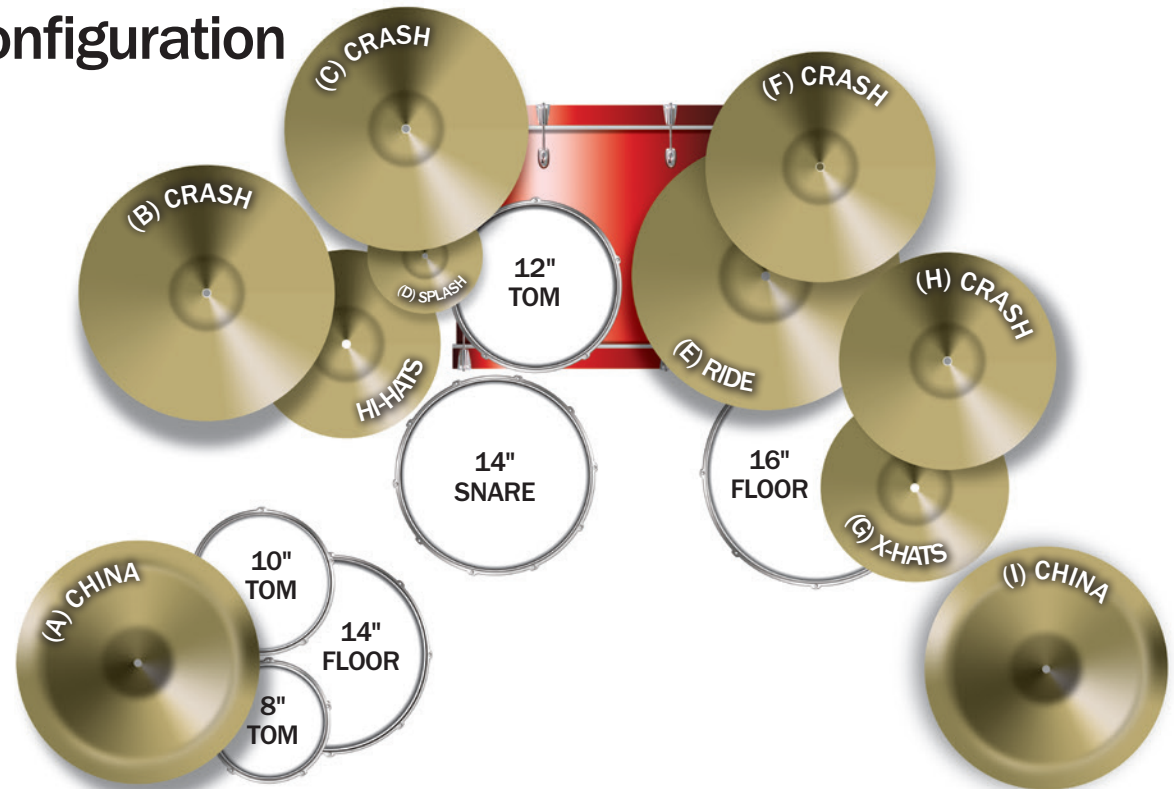

# NOTHING BUT OPTIONS: Three Up/Two Down

## Option C1: Secondary Tom Configuration with Tom Stands

### 9613PM TRIPLE PLATFORM DOUBLE TOM STAND

- (3) 9613PM Triple Mount Platform (Tom/Cymbal) Stand
- (3) SC-BCLRM 10.5mm Tom Arm or SC-BCLRL 12.7mm Tom Arm
- (1) 6709 Cymbal Stand (I)
- (5) SC-LBBT Long Boom Brake Tilter (A, B, C, F, H)
- (1) SC-SBBT Short Boom Brake Tilter (E)
- (1) SC-CLBRA Long Cymbal Boom Ratchet Assembly (B)
- (1) SC-CLRA Cymbal L-Arm Ratchet Assembly (D)
- (1) 9707XB X-Hat (G)
- (1) 6707 Hi-Hat Stand
- (1) 9606 Ultra-Adjust Snare Stand