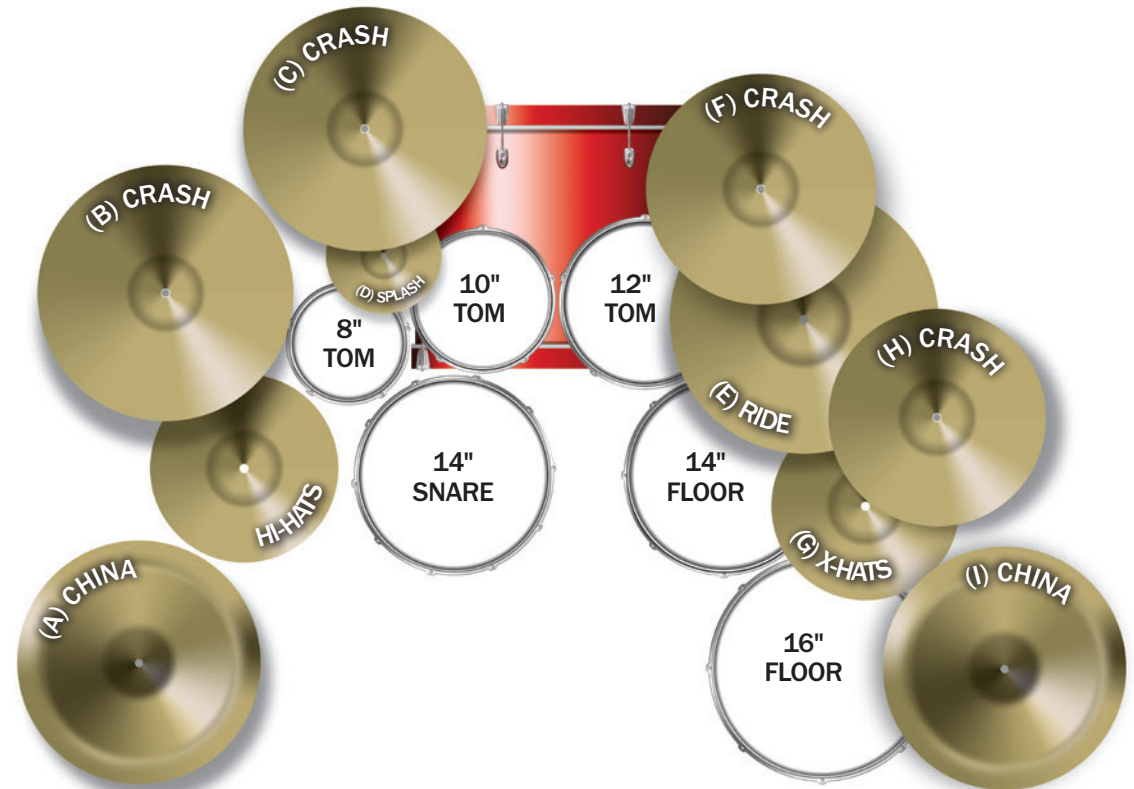

NOTHING BUT OPTIONS: Three Up/Two Down

Watch the video

Option C: Standard with Tom Stands

9613PM TRIPLE PLATFORM DOUBLE TOM STAND

- (2) 9613PM Triple Mount Platform (Tom/Cymbal) Stand
- (3) SC-BCLRM 10.5mm Tom Arm or SC-BCLRL 12.7mm Tom Arm
- (3) 6709 Cymbal Stand (A, H, I)
- (2) SC-LBBT Long Boom Brake Tilter (C, F)
- (1) SC-SBBT Short Boom Brake Tilter (E)
- (1) SC-CLBRA Long Cymbal Boom Ratchet Assembly (B)
- (1) SC-CLRA Cymbal L-Arm Ratchet Assembly (D)
- (1) 9707XB X-Hat (G)
- (1) 6707 Hi-Hat Stand
- (1) 9606 Ultra-Adjust Snare Stand