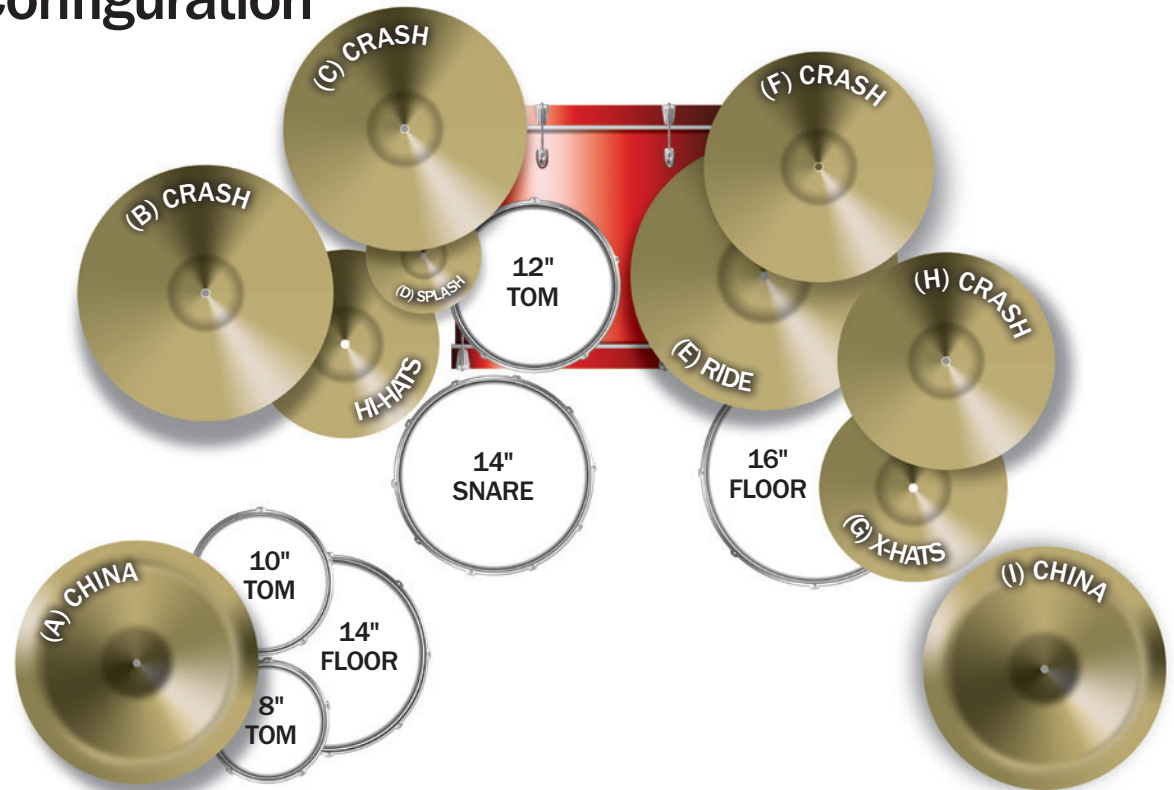

# NOTHING BUT OPTIONS: Three Up/Two Down

Watch the video

## Option B1: Secondary Tom Configuration with Tom Stands

### TOM STANDS

- (1) 6713DP Double Tom Stand (Ball L-Arms not included/size depends on tom bracket requirements)
- (1) 6713SP Single Tom Stand (Ball L-Arms not included/size depends on tom bracket requirements)
- (3) 6709 Cymbal Stands (E, F, I)
- (1) SC-CLBRA Long Cymbal boom Ratchet Assembly (B)
- (2) SC-LBBT Long Boom with Brake Tilter (A, C)
- (1) SC-CLRA Cymbal L-Arm Ratchet Assembly (D)
- (1) SC-CLBAC Long Cymbal Boom Attachment Clamp (H)
- (1) 9707XB X-Hat (G)
- (1) 6707 Hi-Hat Stand
- (1) 9606 Snare Stand