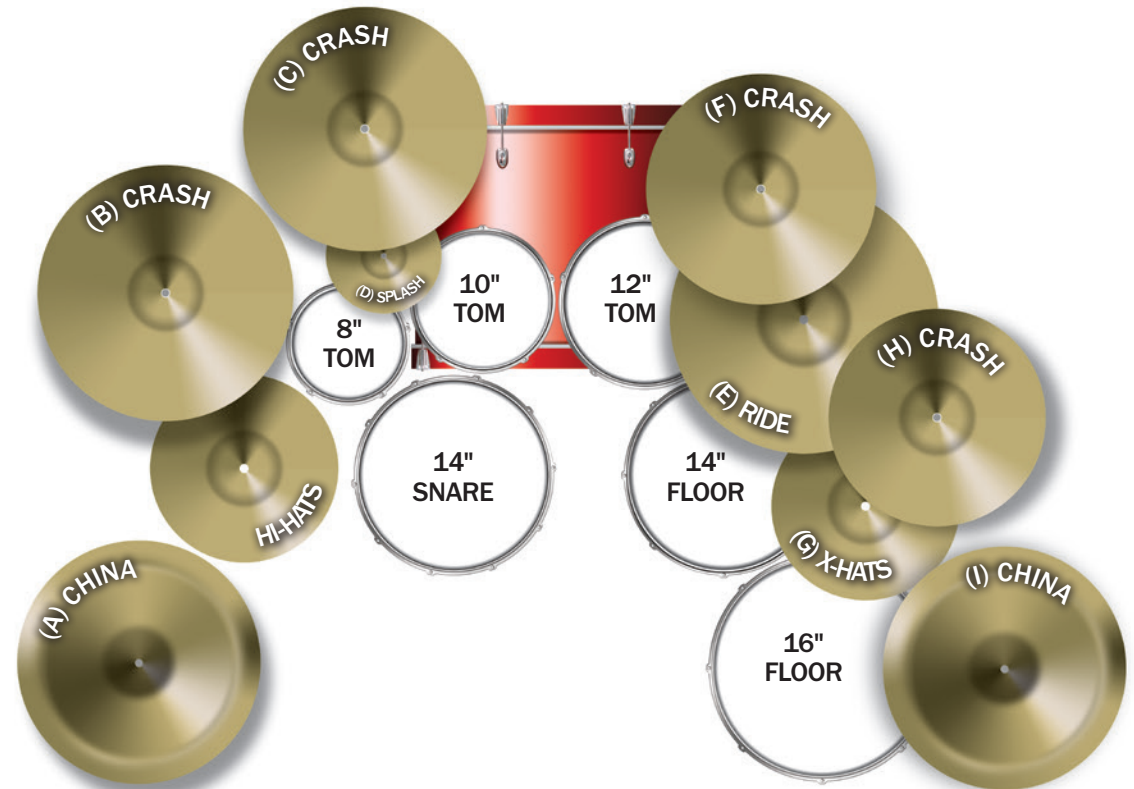

# NOTHING BUT OPTIONS: Three Up/Two Down

## Option B: Standard with Tom Stands

### TOM STANDS

- (1) 6713DP Double Tom Stand (Ball L-Arms not included/size depends on tom bracket requirements)
- (1) 6713SP Single Tom Stand (Ball L-Arms not included/size depends on tom bracket requirements)
- (4) 6709 Cymbal Stands (A, E, F, I)
- (1) SC-CLBRA Long Cymbal boom Ratchet Assembly (B)
- (2) SC-LBBT Long Boom with Brake Tilter (C, F)
- (1) SC-CLRA Cymbal L-Arm Ratchet Assembly (D)
- (1) SC-CLBAC Long Cymbal Boom Attachment Clamp (H)
- (1) 9707XB X-Hat (G)
- (1) 6707 Hi-Hat Stand
- (1) 9606 Snare Stand