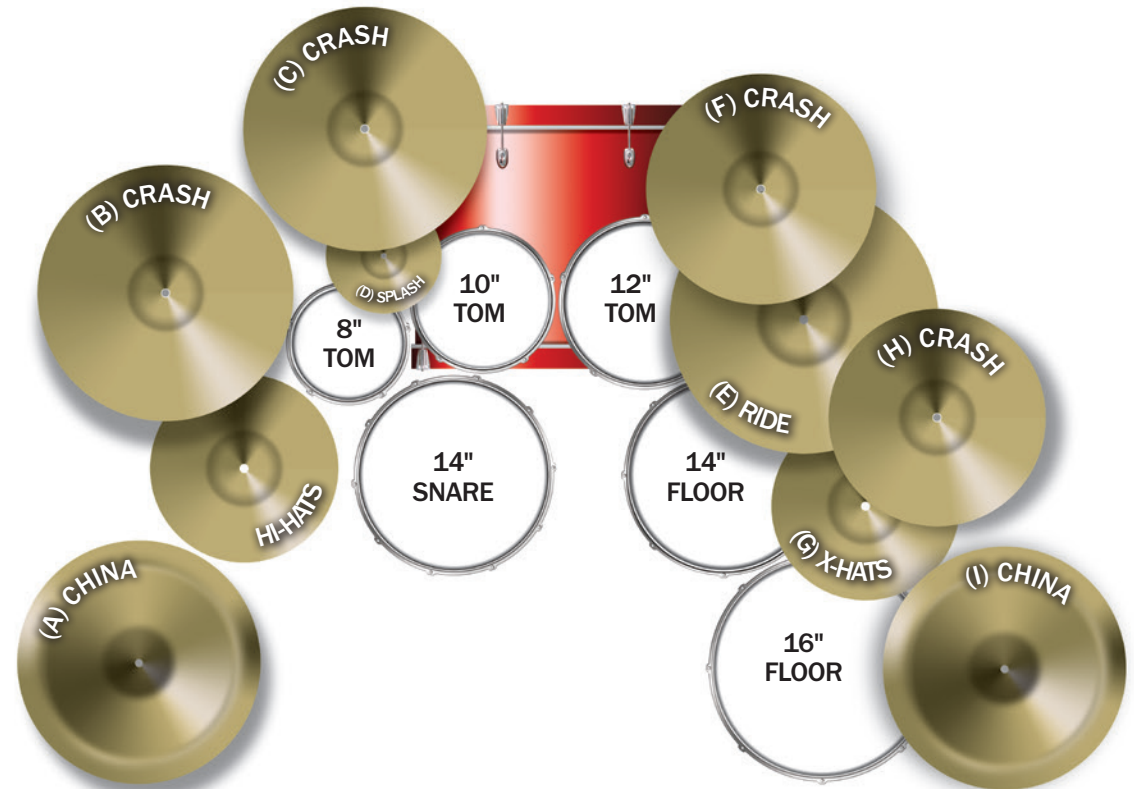

# NOTHING BUT OPTIONS: Three Up/Two Down

Watch the video

## Option A: Standard with Cymbal Stands

### CYMBAL STANDS

- (1) SC-DPC Double L-Rod Platform with Clamp
- (1) SC-SPC Ball L-Arm Platform Mount with Clamp (L-Arm Not Included)
- (5) 6709 Cymbal Stand (A, C, E, F, I)
- (1) SC-CLBRA Long Cymbal Boom Ratchet Assembly (B)
- (1) SC-CLRA Cymbal L-Arm Ratchet Assembly (D)
- (1) SC-CLBAC Long Cymbal Boom Attachment Clamp (H)
- (1) 9707XB X-Hat (G)
- (1) 6707 Hi Hat Stand
- (1) 9606 Snare Stand